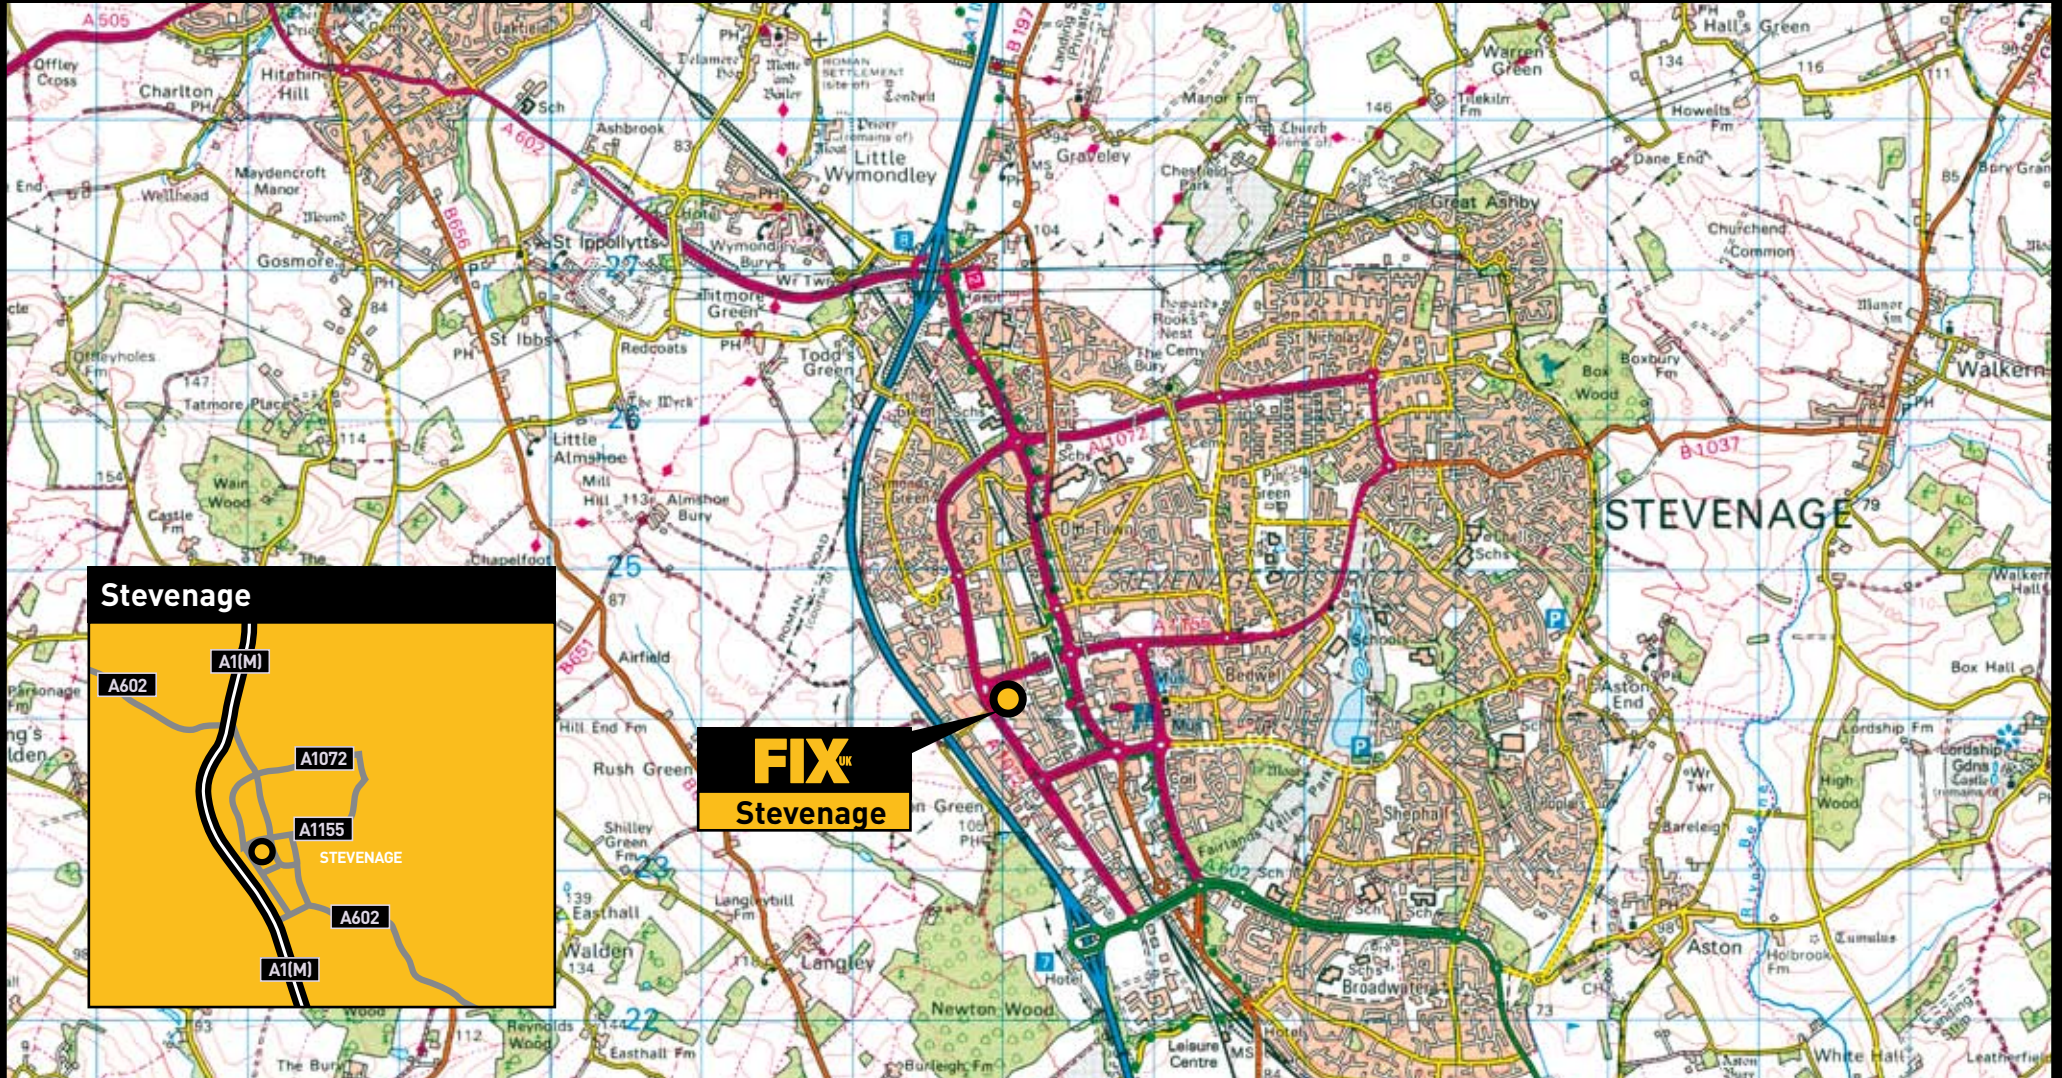

Stevenage

FIX UK Gunnels Wood Trade Centre SG1 2AD

Stevenage

FIX UK Gunnels Wood Trade Centre SG1 2AD

Unit	Area	
1	2,967 sq ft	276 sq m
2	4,740 sq ft	440 sq m
3	17,376 sq ft	1,614 sq m
4	8,286 sq ft	770 sq m
5	3,000 sq ft	279 sq m
	36,369 sq ft	3,379 sq m