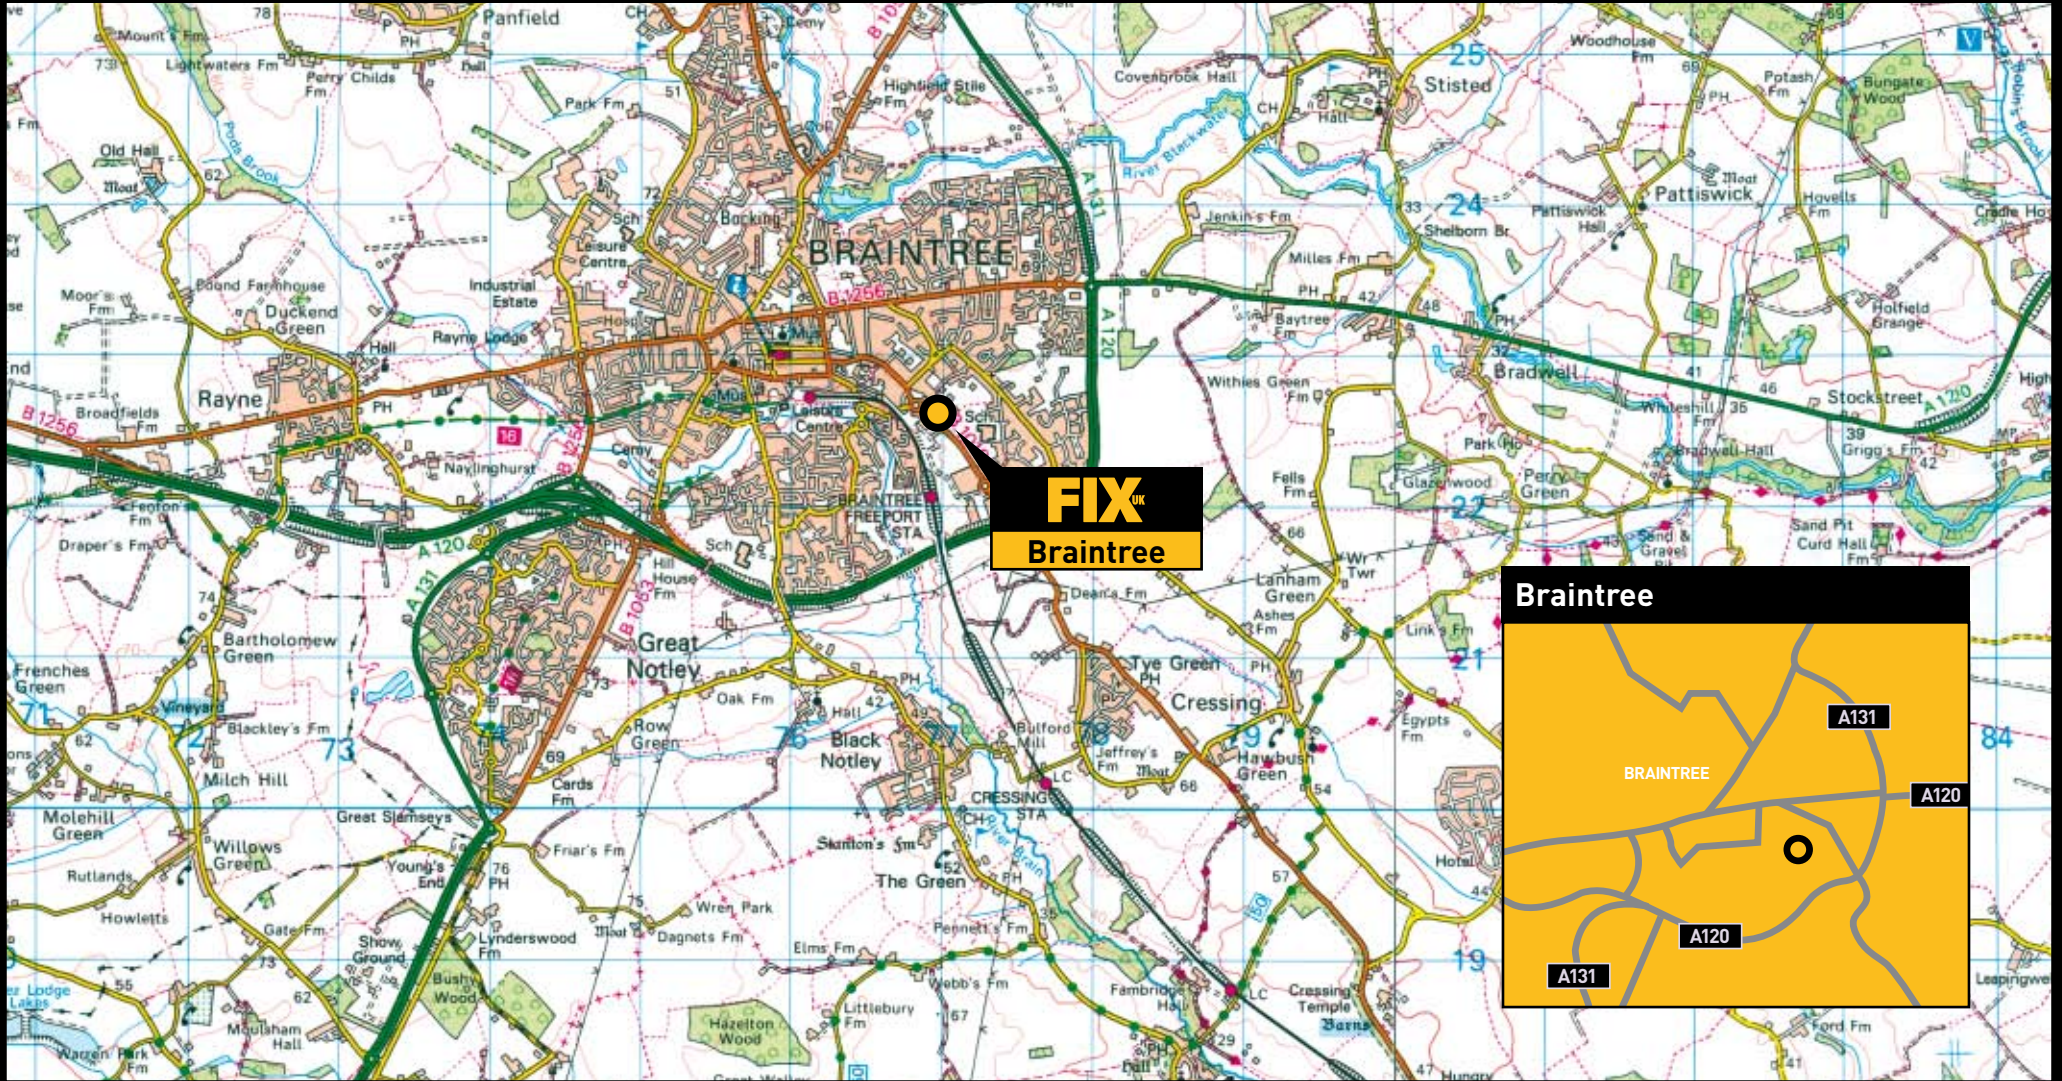

Braintree

FIX UK Millenium Way Trade Centre CM7 3GX

Unit	Area	
1-3	9,836 sq ft	914 sq m
4-5	5,000 sq ft	465 sq m
6-7	5,000 sq ft	465 sq m
8	2,500 sq ft	232 sq m
9	3,500 sq ft	325 sq m
	25,836 sq ft	2400 sq m